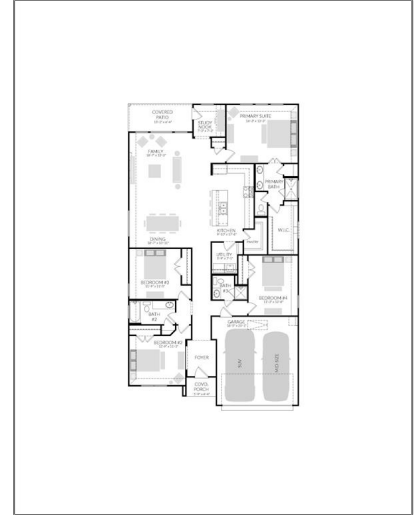

### Basic Details

Property Type:	<b>Single Family Residence</b>
Listing Type:	<b>For sale</b>
MLS Number:	<b>20769935</b>
Price:	<b>\$374,900</b>
Bedrooms:	<b>4</b>
Bathrooms:	<b>3</b>
Year Built:	<b>2024</b>
Acreage:	<b>0.14 Acre</b>