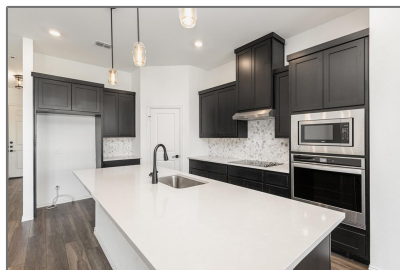

Single Family Residence For sale

- 508 Virginia, Princeton, Texas 75407

Basic Details

Property Type:	Single Family Residence
Listing Type:	For sale
MLS Number:	20757814
Price:	\$365,000
Bedrooms:	4
Bathrooms:	2
Year Built:	2021
Acreage:	0.15 Acre