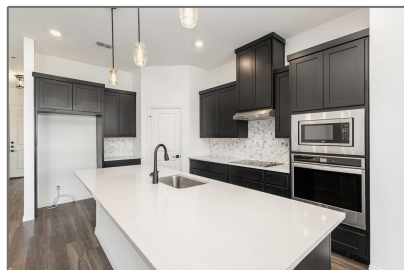

Single Family Residence For sale

- 508 Virginia, Princeton, Texas 75407

Basic Details

Property Type:	Single Family Residence
Listing Type:	For sale
MLS Number:	20757814
Price:	\$365,000
Bedrooms:	4
Bathrooms:	2
Year Built:	2021
Acreage:	0.15 Acre