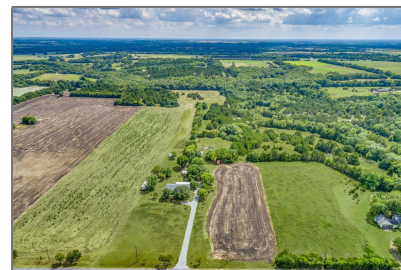

Single Family Residence

For sale

- 8428 Co Rd 527, Anna, Texas 75409

Basic Details

Property Type: **Single Family Residence**

Listing Type: **For sale**

MLS Number: **20741917**

Price: **$1,800,000**

Bedrooms: **3**

Bathrooms: **2**

Year Built: **1984**

Acreage: **11.08 Acre**

Address Map

Country: **USA**

State: **TX**

County: **Collin**

City: **Anna**

Subdivision: **na**

Zipcode: **75409**

Street: **Co Rd 527**

Street Number: **8428**

Floor Number: **0**

Features

☒ Heating System: **Central**

Additional Info

☒ Utilities: **Aerobic septic, Propane**

Association Fee: **$0**

☒ Interior Features: **High speed internet available**

High School Name: **Anna**

Lot Size Dimensions: **482819.04**

List Agent Full Name: **Ashley Cypert**

List Office: **EXP REALTY**