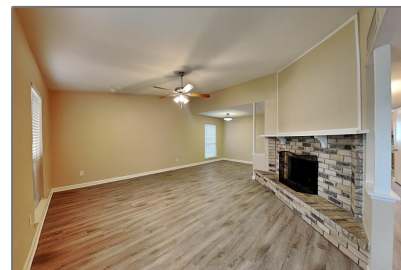

Single Family Residence For Rent

- 852 Cambridge, Plano, Texas 75023

Basic Details

Property Type: **Single Family Residence**

Listing Type: **For Rent**

MLS Number: **20734559**

Price: **\$2,130**

Bedrooms: **3**