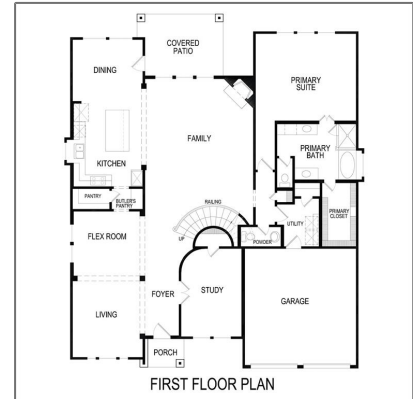

Single Family Residence For sale

- 1321 Duke, Prosper, Texas 75078

Basic Details

Property Type:	Single Family Residence
Listing Type:	For sale
MLS Number:	20728151
Price:	$999,950
Bedrooms:	5
Bathrooms:	4
Year Built:	2024
Acreage:	0.30 Acre

Address Map

Country:	USA
State:	TX
County:	Collin
City:	Prosper
Subdivision:	Cambridge Estates
Zipcode:	75078
Street:	Duke

Features

✓ Heating System:	Central, Zoned, Energy Star Qualified Equipment
✓ Fence:	Wood, Back Yard
✓ Security:	Security System, Smoke Detector(s), Carbon Monoxide Detector(s)

Additional Info

✓ Utilities:	City water, City sewer, Underground utilities, Individual water meter, Curbs, Individual gas meter, Sidewalk, Community mailbox

Association Fee: **$750**

Association Fee Frequency: **Annually**

✓ Community Features:	Other, Jogging path/bike