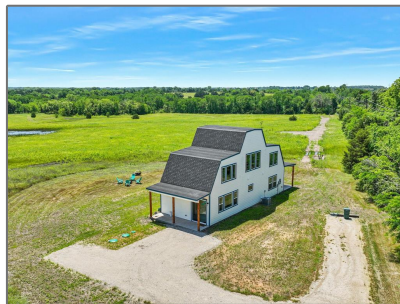

Farm/ranch For Rent

- 4200 FM 2862, Anna, Texas 75409

Basic Details

Property Type:	Farm/ranch
Listing Type:	For Rent
MLS Number:	20711443
Price:	\$2,500
Bedrooms:	1
Bathrooms:	1
Year Built:	2023
Acreage:	22 Acre