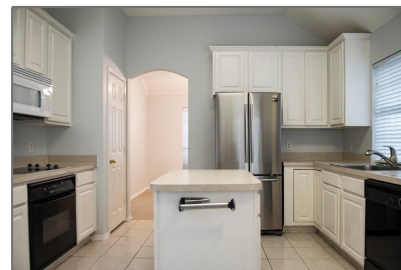

Single Family Residence For Rent

- 6613 Candlecreek, Plano, Texas 75024

Basic Details

Property Type: **Single Family Residence**

Listing Type: **For Rent**

MLS Number: **20719738**

Price: **\$2,500**

Bedrooms: **3**