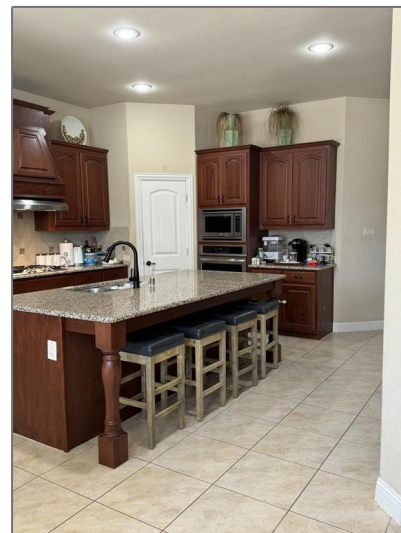

Single Family Residence For Rent

- 7011 Samarth, Sachse, Texas 75048

Basic Details

Property Type:	Single Family Residence
Listing Type:	For Rent
MLS Number:	20717593
Price:	\$3,195
Bedrooms:	4
Bathrooms:	3
Year Built:	2015
Acreage:	0.22 Acre