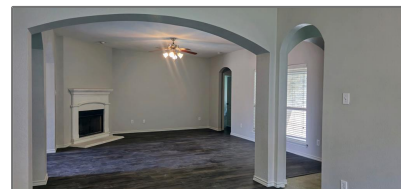

Single Family Residence For Rent

- 110 Enchanted Forest, Wylie, Texas 75098

Basic Details

Property Type: **Single Family Residence**

Listing Type: **For Rent**

MLS Number: **20707245**

Price: **$2,345**

Bedrooms: **4**

Bathrooms: **2**

Year Built: **2006**

Acreage: **0.20 Acre**

Address Map

Country: **USA**

State: **TX**

County: **Collin**

City: **Wylie**

Subdivision: **Southplace Estates Ph VI**

Zipcode: **75098**

Street: **Enchanted Forest**

Street Number: **110**

Postal Code: **6122**

Floor Number: **0**

Features

☒ Heating System: **Central, Electric**

☒ Fence: **Wood**

☒ Pet Policy: **Breed Restrictions, Number Limit, Dogs Ok, Size Limit, Yes**

Additional Info

☒ Utilities: **City water, City sewer**

Association Fee: **$0**

Elementary School Name: **Hartman**

☒ Interior Features: **Eat-in Kitchen**

High School Name: **Wylie east**

Intermediate School Name: **Harrison**

Junior High School Name: **Burnett**

List Agent Full: **Lisa Jones**