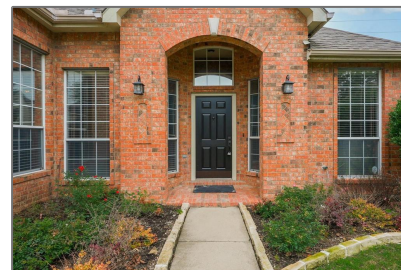

Single Family Residence For Rent

- 8505 Kenning, Plano, Texas 75024

Basic Details

Property Type: **Single Family Residence**

Listing Type: **For Rent**

MLS Number: **20681909**

Price: **\$2,850**

Bedrooms: **3**