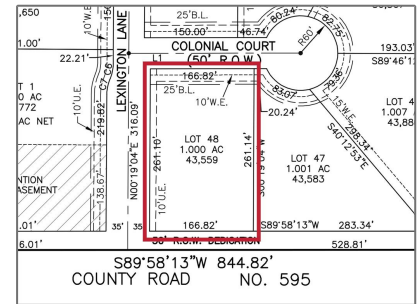

Unimproved Land For sale

- 700 Colonial, Nevada, Texas 75173

Basic Details

Property Type: **Unimproved Land**

Listing Type: **For sale**

MLS Number: **20333517**

Price: **\$220,000**

Acreage: **1 Acre**

Address Map

Country: **USA**

State: **TX**

County: **Collin**

City: **Nevada**

Subdivision: **Lexington Heights**

Zipcode: **75173**

Street: **Colonial**

Street Number: **700**

Floor Number: **0**

Longitude: **W97° 38' 28.3"**

Latitude: **N33° 3' 15.3"**

Additional Info

✓ Utilities: **Co-op water**

Association Fee: **\$0**

Elementary School Name: **Mcclendon**

High School Name: **Community**

List Agent Full Name: **Mark Cope**

List Office Name:	Cope Realty, LLC
Lot Features:	Cleared
Matrix Modified DT:	
Middle School Name:	Leland Edge
Parcel Number:	R1256900A04801
School District:	Community Isd
Property Type:	Land
Status:	Active
SQFT Gross:	0 Sqft
SQFT Lot:	43,560 Sqft
Street Suffix:	Court
Zoning:	Residential
Number Of Parking Spaces:	0
Fireplace:	0
Garage:	0