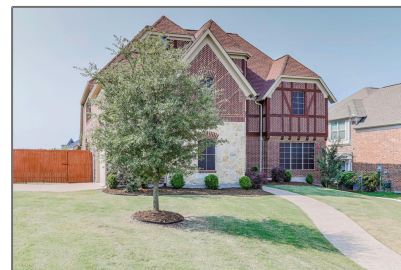

Single Family Residence For Rent

- 13055 Grattan, Frisco, Texas 75035

Basic Details

Property Type: **Single Family Residence**

Listing Type: **For Rent**

MLS Number: **20558335**

Price: **\$4,500**

Bedrooms: **4**